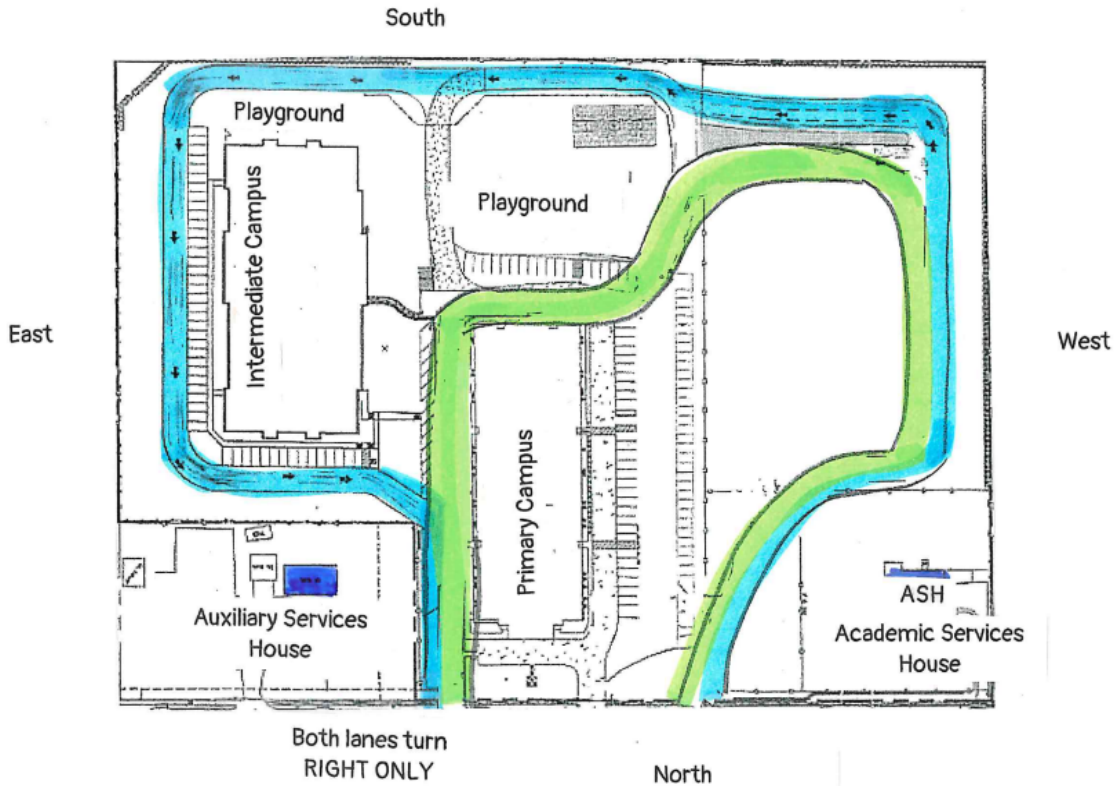

Intermediate Drop Off

- Morning Drop-off starts @ 7:30AM
- No placards are needed for Morning Drop Off
- Intermediate only (no siblings @ the Primary campus) are to be dropped off on the EAST side of the Intermediate campus from 7:30-8AM
 - ◆ Intermediate only students will enter the building through the EAST drive doors
- Mixed Multiples (Intermediate & Primary siblings) are to be dropped off in between the Intermediate & Primary campus from 7-7:45AM
 - ◆ 7-7:30AM / Mixed Multiples may enter the building through the front door entrance
 - ◆ 7:30-7:45AM / Mixed Multiples will walk to the NORTH sidewalk & enter through the EAST doors
- Please have your child prepared to jump out when staff motion for them to exit
 - ◆ Breakfast finished / put away
 - ◆ Backpacks zipped up & ready
 - ◆ Electronics off & put away
 - ◆ Books closed & put away
 - ◆ Students "exit side" is determined by what lane parents are in:
 - Vehicles in the left lane - Students exit from the left side of the car
 - Vehicles in the right lane - Students exit from the right side of the car
- Students are counted tardy after 8:05AM.